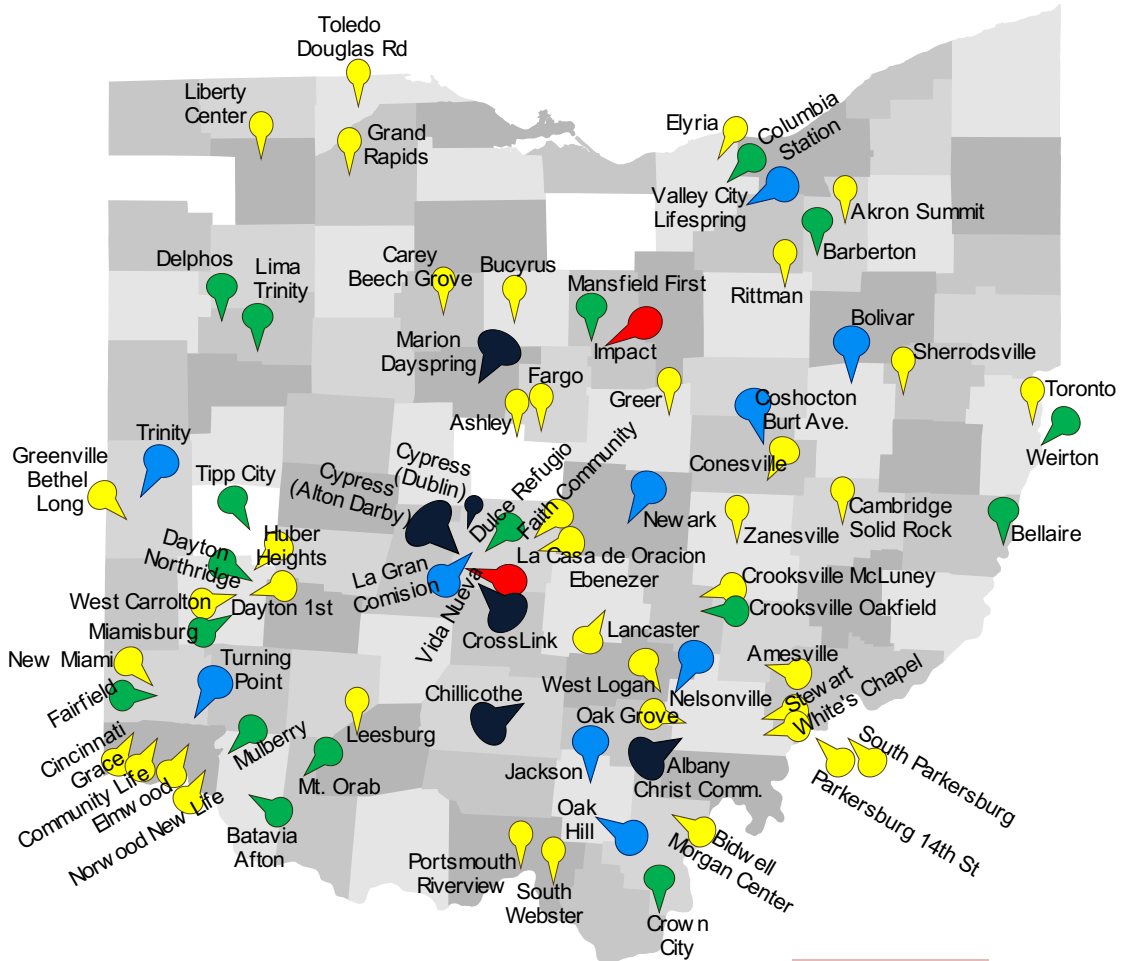

Greater Ohio Churches as of September 2016

Map Ledger:	
(5) Black:	500+
(2) Red:	251-499
(11) Blue:	100-250
(15) Green:	50-99
(41) Yellow:	<50